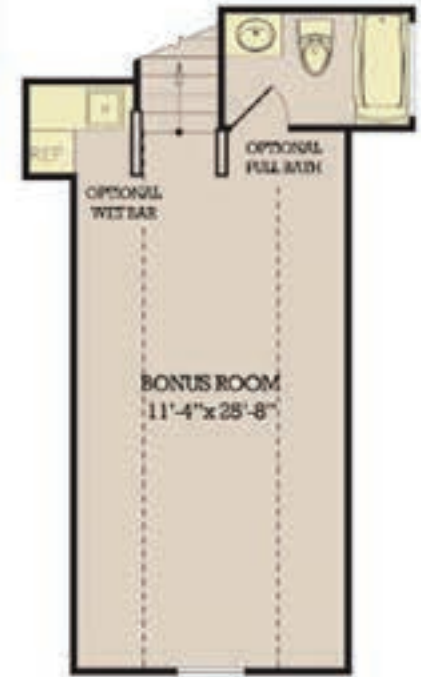

GRANDE DUNES

THE INVERNI II
Includes Bonus Room

THE INVERNI I & II

NATIONS★HOMES

Building the American Dream

www.nations-homes.com

INVERNI I & II
3 Bedrooms, 2 Baths

Heated Area.....2000 SQ FT.
Bonus Room.....337 SQ FT.
Total Heated.....2,337 SQ FT.

Garage.....458 SQ FT.
Entry.....62 SQ FT.
Total Area.....2,857 SQ FT.

Patio.....204 SQ FT.

Copyright 2012
Nations Homes LLC

All dimensions and areas are approximate