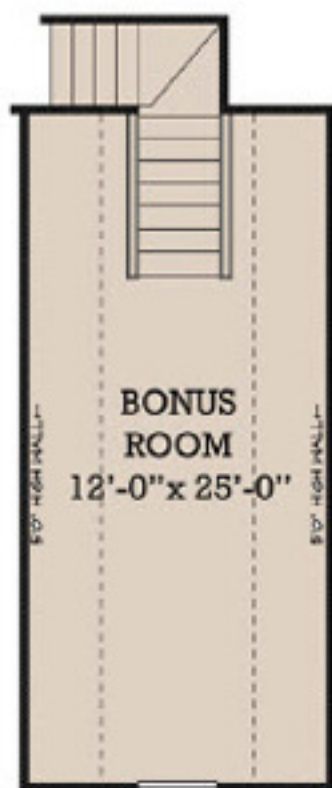

Shown with optional brick

THE BRUNSWICK II

O. D. 45'-0" x 64'-0"

BRUNSWICK II

3 Bedrooms, 2 Baths

Heated Area.....	1,516 SQ FT.
Bonus Room.....	312 SQ FT.
Total Heated.....	1,828 SQ FT.
Garage.....	452 SQ FT.
Entry.....	25 SQ FT.
Total Covered Area.....	2,305 SQ FT.
Patio.....	160 SQ FT.