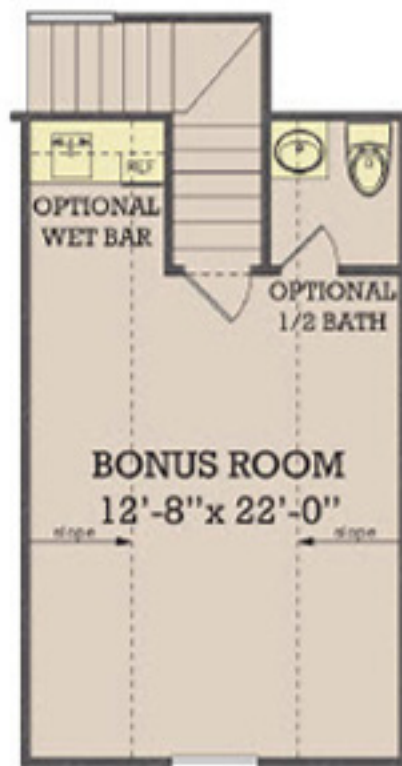

Shown with optional brick

THE MARION II

O. D. 45'-0" x 67'-0"

MARION II
3 Bedrooms, 2 Baths

Heated Area.....	1,712 SQ FT.
Bonus Room.....	275 SQ FT.
Total Heated Area.....	1,987 SQ FT.
Garage.....	450 SQ FT.
Screened Porch.....	113 SQ FT.
Entry.....	30 SQ FT.
Total Covered Area.....	2,580 SQ FT.
Patio.....	140 SQ FT.

All dimensions and areas are approximate