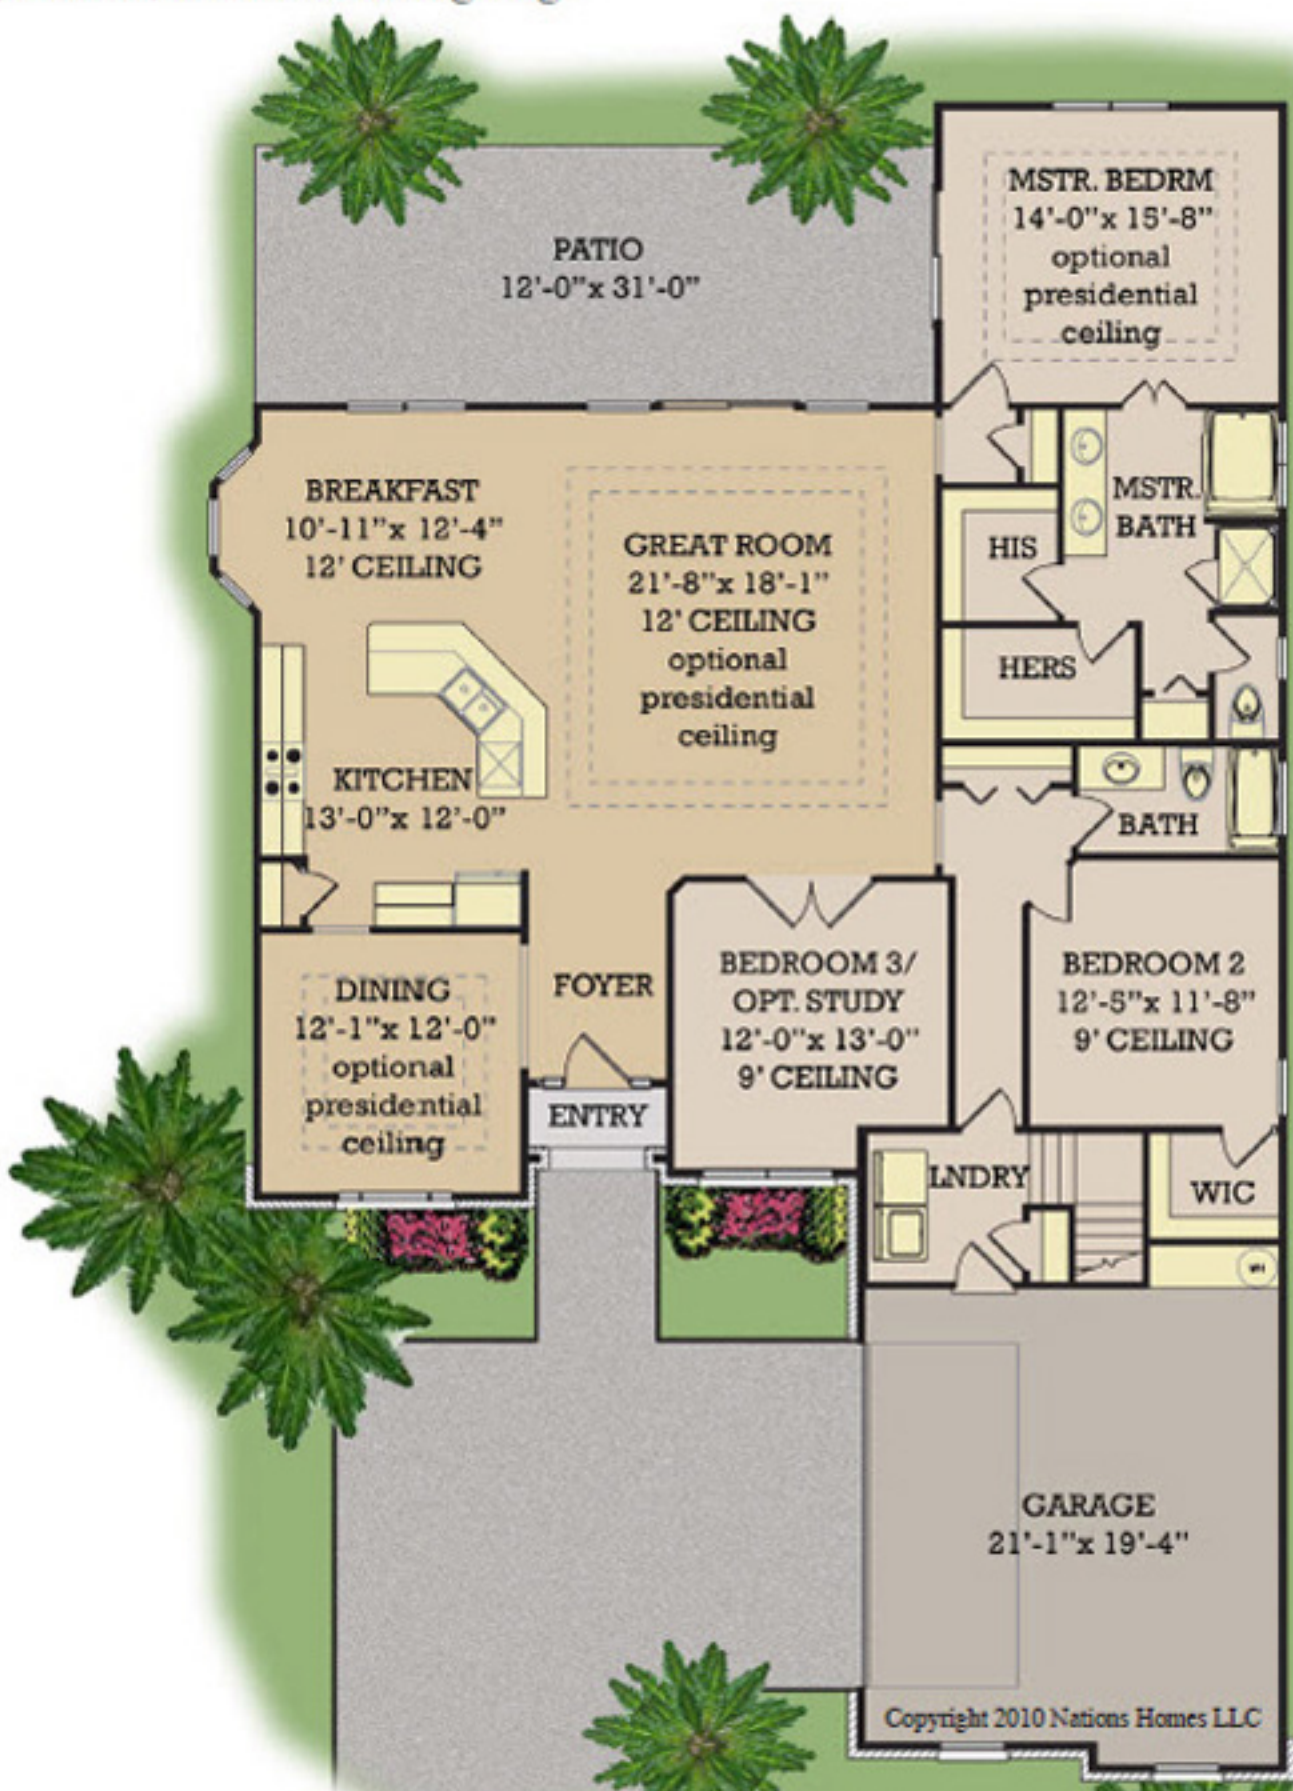

Shown with optional brick, stucco, and side load garage

OPTIONAL SCREENED PORCH

OPTIONAL CAROLINA ROOM

# THE MYRTLE I

O. D. 50'-0" x 76'-8"

**MYRTLE**  
2 Bedrooms, 2 Baths

Heated Area.....	2,040 SQ FT.
Bonus Room.....	335 SQ FT.
Total Heated.....	2,375 SQ FT.
Garage.....	452 SQ FT.
Entry.....	24 SQ FT.
Total Covered Area.....	2,851 SQ FT.
Patio.....	216 SQ FT.

All dimensions and areas are approximate