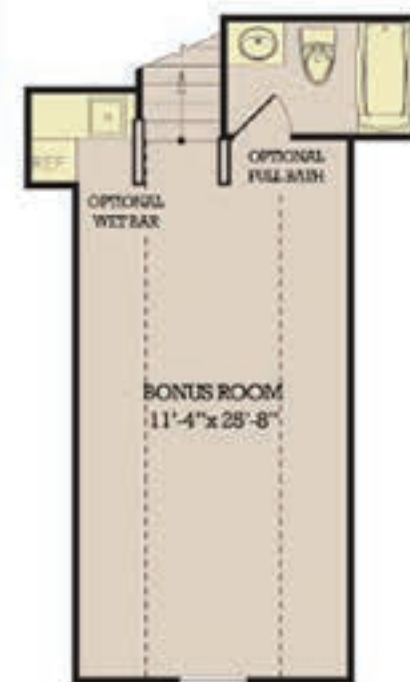

# GRANDE DUNES

THE INVERNI II  
Includes Bonus Room

## THE INVERNI I & II

**NATIONS★HOMES**

*Building the American Dream*

[www.nations-homes.com](http://www.nations-homes.com)

INVERNI I & II  
3 Bedrooms, 2 Baths

Heated Area.....	2000 SQ FT.
Bonus Room.....	337 SQ FT.
Total Heated.....	2,337 SQ FT.
Garage.....	458 SQ FT.
Entry.....	62 SQ FT.
Total Area.....	2,857 SQ FT.
Patio.....	204 SQ FT.