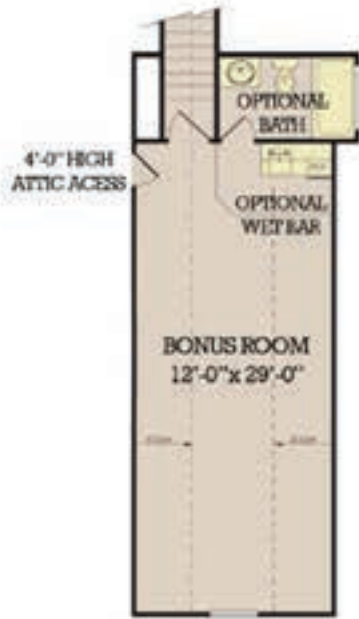

GRANDE DUNES

THE PASADENA II

NATIONS HOMES

Building the American Dream

www.nations-homes.com

PASADENA II O. D. 62'-0" x 82'-6"
3 Bedrooms, 2-1/2 Baths

Heated Area.....2,410 SQ FT.
Bonus Room.....315 SQ FT.
Total Heated.....2,725 SQ FT.

Covered Lanai.....270 SQ FT.
Sreened Porch.....175 SQ FT.
Garage.....553 SQ FT.
Entry.....54 SQ FT.
Total Area.....3,777 SQ FT.

Copyright 2012 Nations Homes LLC

All dimensions and areas are approximate