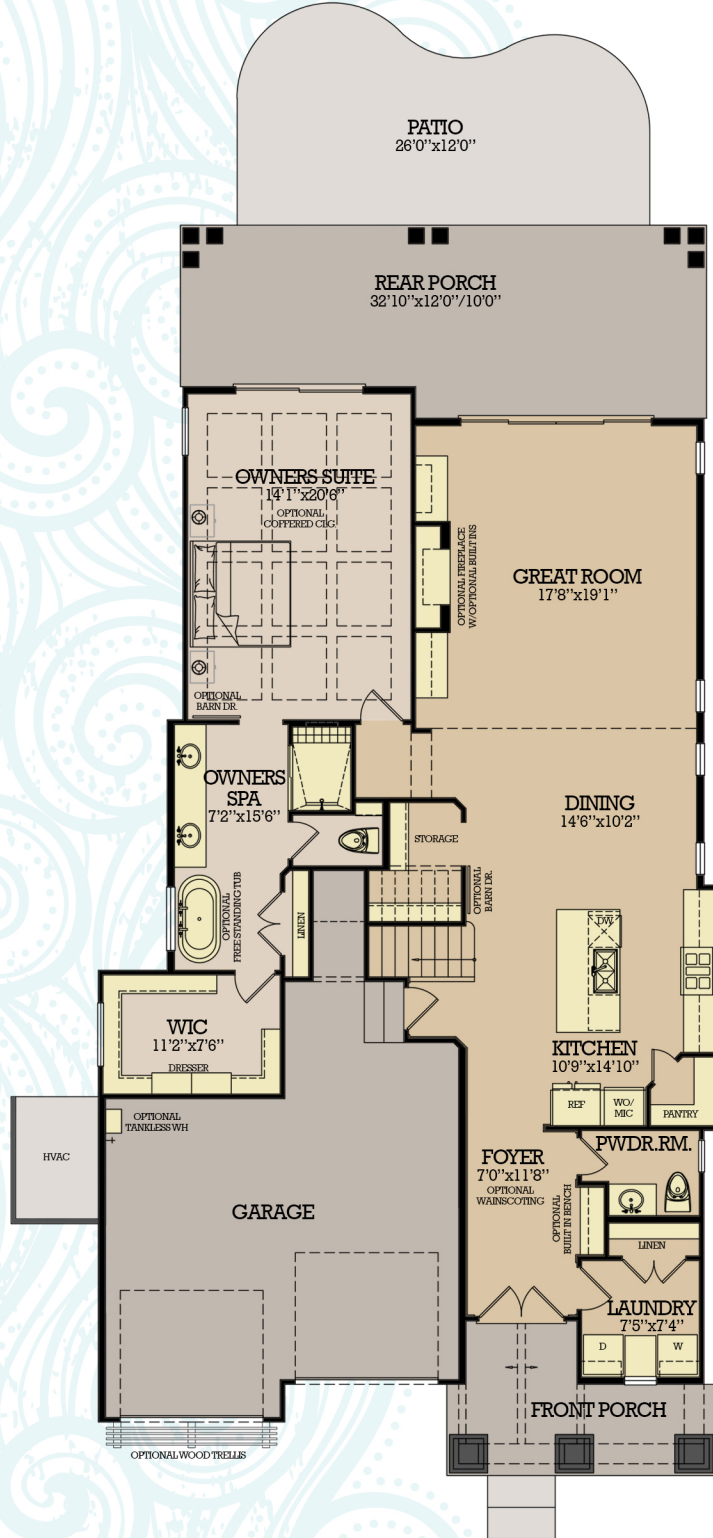

# WATERBRIDGE LOT 182

NATIONS★HOMES

*Building the American Dream*

**\$ 897,700**

**4 Bedrooms | 3.5 Baths | 3,978 sq.ft.**

Elevations, floor plans and square footages are for marketing purposes only,  
subject to change without notice, and under Nations Homes Copyright.  
Some features shown may be optional.

# WATERBRIDGE LOT 182

**NATIONS★HOMES**  
*Building the American Dream*

First Floor Heated	1,670 sf
Second Floor Heated	1,163 sf
<b>Total Heated</b>	<b>2,833 sf</b>
Garage	528 sf
Covered Front Porch	105 sf
Covered Rear Porch	365 sf
Covered Upper Porch	147 sf
<b>Total Under Roof</b>	<b>3,978 sf</b>
Patio	306 sf

Elevations, floor plans and square footages are for marketing purposes only, subject to change without notice, and under Nations Homes Copyright. Some features shown are optional.

- Vaulted Ceilings in Great Room and Loft
- Large Pantry with Custom Shelving
- Upgraded Countertops
- Custom Closet System in Owner's WIC
- Loft Area for Entertainment
- Upgraded Trim Package
- Walk in Unfinished Storage
- Spacious Covered Rear Porch
- Private Porch for Guest Suite