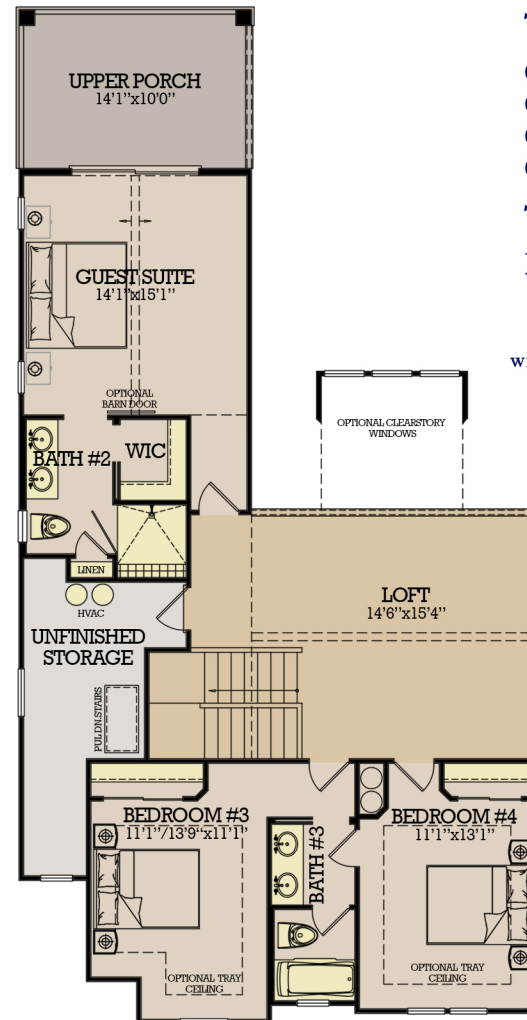

# WATERBRIDGE LOT 182

NATIONS★HOMES

*Building the American Dream*

**\$ 897,700**

**4 Bedrooms | 3.5 Baths | 3,978 sq.ft.**

Elevations, floor plans and square footages are for marketing purposes only,  
subject to change without notice, and under Nations Homes Copyright.  
Some features shown may be optional.

# WATERBRIDGE LOT 182

**NATIONS★HOMES**  
*Building the American Dream*

First Floor Heated	1,670 sf
Second Floor Heated	1,163 sf
<b>Total Heated</b>	<b>2,833 sf</b>
Garage	528 sf
Covered Front Porch	105 sf
Covered Rear Porch	365 sf
Covered Upper Porch	147 sf
<b>Total Under Roof</b>	<b>3,978 sf</b>
Patio	306 sf

Elevations, floor plans and square footages are for marketing purposes only, subject to change without notice, and under Nations Homes Copyright. Some features shown are optional.

- Vaulted Ceilings in Great Room and Loft
- Large Pantry with Custom Shelving
- Upgraded Countertops
- Custom Closet System in Owner's WIC
- Loft Area for Entertainment
- Upgraded Trim Package
- Walk in Unfinished Storage
- Spacious Covered Rear Porch
- Private Porch for Guest Suite