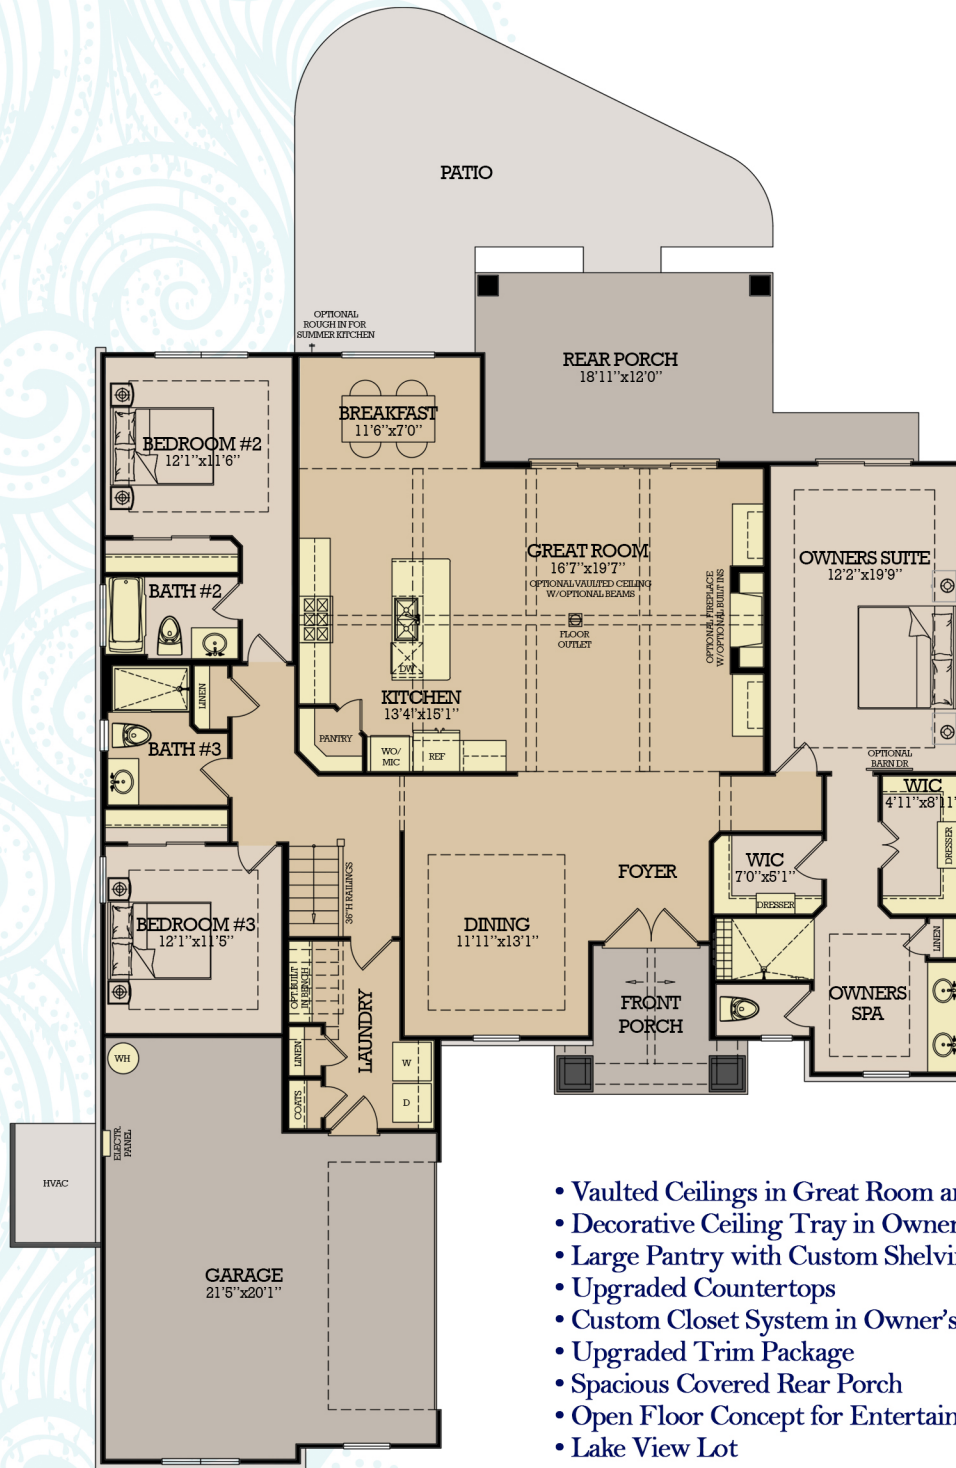

WILD WING PLANTATION LOT 332

NATIONS★HOMES
Building the American Dream

\$ 749,700

4 Bedrooms | 4 Baths | 3,531 sq.ft.

Elevations, floor plans and square footages are for marketing purposes only,
subject to change without notice, and under Nations Homes Copyright.
Some features shown may be optional.

WILD WING LOT 332

NATIONS★**HOMES**

Building the American Dream

First Floor Plan

- Vaulted Ceilings in Great Room and Kitchen
- Decorative Ceiling Tray in Owners Suite and Dining
- Large Pantry with Custom Shelving
- Upgraded Countertops
- Custom Closet System in Owner's WIC
- Upgraded Trim Package
- Spacious Covered Rear Porch
- Open Floor Concept for Entertainment
- Lake View Lot

First Floor Heated	2,300 sf
Second Floor Heated	396 sf
Total Heated	2,696 sf
Garage	532 sf
Covered Front Porch	78 sf
Covered Rear Porch	225 sf
Total Under Roof	3,531 sf
Patio	431 sf

Elevations, floor plans and square footages are for marketing purposes only, subject to change without notice, and under Nations Homes Copyright. Some features shown are optional.

Second Floor Plan