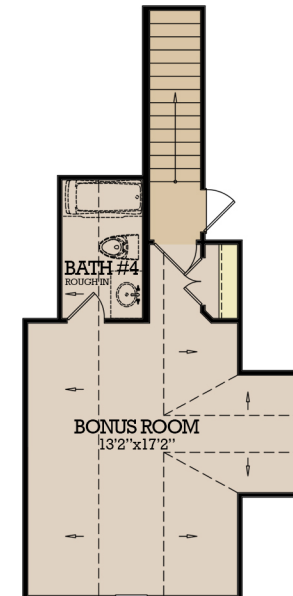

WILD WING PLANTATION LOT 332

NATIONS★HOMES
Building the American Dream

\$ 749,700

4 Bedrooms | 4 Baths | 3,531 sq.ft.

Elevations, floor plans and square footages are for marketing purposes only,
subject to change without notice, and under Nations Homes Copyright.
Some features shown may be optional.

WILD WING LOT 332

NATIONS★**HOMES**

Building the American Dream

First Floor Plan

- Vaulted Ceilings in Great Room and Kitchen
- Decorative Ceiling Tray in Owners Suite and Dining
- Large Pantry with Custom Shelving
- Upgraded Countertops
- Custom Closet System in Owner's WIC
- Upgraded Trim Package
- Spacious Covered Rear Porch
- Open Floor Concept for Entertainment
- Lake View Lot

First Floor Heated	2,300 sf
Second Floor Heated	396 sf
Total Heated	2,696 sf
Garage	532 sf
Covered Front Porch	78 sf
Covered Rear Porch	225 sf
Total Under Roof	3,531 sf
Patio	431 sf

Elevations, floor plans and square footages are for marketing purposes only, subject to change without notice, and under Nations Homes Copyright. Some features shown are optional.

Second Floor Plan